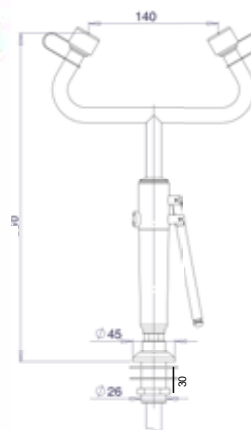

▲ DS54

▲ LV04

▲ LV54

P/N	Use	Operating	Mounting	Flexible (m)	Supply	Flow (L/mn)	Weight (kg)	EN 15154-2
						Eye-washer		
DS04	Indoor	Hand	Wall mounted (wall bracket supplied)	1,5	M1/2"	6	1	yes
DS54	Indoor	Hand	Deck mounted	1,5	M1/2"	6	1	yes
LV04	Indoor	Hand	Wall mounted (wall bracket supplied)	1,5	M1/2"	6	1,5	yes
LV54	Indoor	Hand	Deck mounted	1,5	M1/2"	6	1	yes