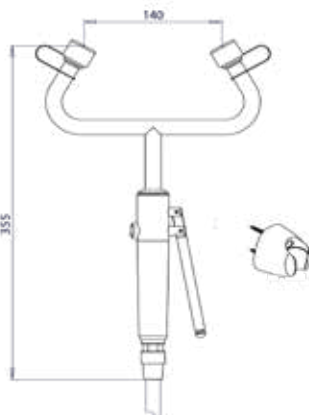

▲ DS54

▲ LV04

▲ LV54

P/N	Use	Operating	Mounting	Flexible (m)	Supply	Flow (L/mn)	Weight (kg)	EN 15154-2
						Eye-washer		
DS04	Indoor	Hand	Wall mounted (wall bracket supplied)	1,5	M1/2"	6	1	yes
DS54	Indoor	Hand	Deck mounted	1,5	M1/2"	6	1	yes
LV04	Indoor	Hand	Wall mounted (wall bracket supplied)	1,5	M1/2"	6	1,5	yes
LV54	Indoor	Hand	Deck mounted	1,5	M1/2"	6	1	yes