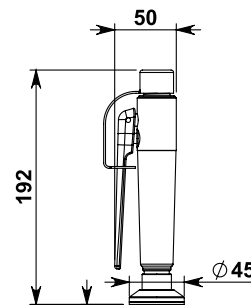

▲ DS54

▲ LV04

▲ LV54

P/N	Use	Operating	Mounting	Flexible (m)	Supply	Flow (L/mn)	Weight (kg)	EN 15154-2
						Eye-washer		
DS04	Indoor	Hand	Wall mounted (wall bracket supplied)	1,5	M1/2"	6	1	yes
DS54	Indoor	Hand	Deck mounted	1,5	M1/2"	6	1	yes
LV04	Indoor	Hand	Wall mounted (wall bracket supplied)	1,5	M1/2"	6	1,5	yes
LV54	Indoor	Hand	Deck mounted	1,5	M1/2"	6	1	yes