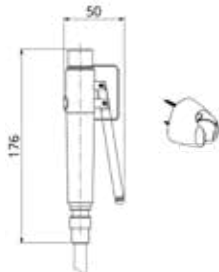

OCULAR SHOWER