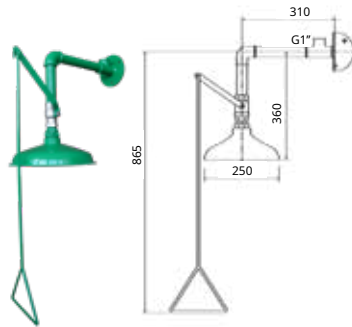

Fume hoods, filtering cabinets - Ventilation  
Lithium-ion cabinets  
Flammable cabinets  
Corrosive cabinets  
Toxic cabinets and Multirisk  
Containment and cans  
File cabinets  
Anti-fire equipments  
Showers and first-aid equipments

## WALL AND FLOOR MOUNTED SAFETY SHOWERS

▲ DS24

▲ DS23

▲ DS13

▲ DS32

▲ DS33

P/N	Use	Operating	Moun-ting	Shower head	Piping	Supply	Flow (L/mn)		Weight (kg)	EN 15154-1
							Eye-washer	Shower		
DS13	Indoor	Hand	Wall	Green ABS RAL 6029	Galvanized steel + green epoxy paint RAL 6029	F1"	75	5	yes	
DS24	Indoor	Hand	Wall	Green ABS RAL 6032	Galvanized steel + grey epoxy paint RAL 7040	F1"	90	4	yes	
DS23	Indoor	Hand	Wall	Green ABS RAL 6029	Galvanized steel + green epoxy paint RAL 6029	F1"	75	4,4	yes	
DS32	Indoor	Hand	Pedestal	Stainless steel	Stainless steel	F1"	75	15	yes	
DS33	Indoor	Hand	Pedestal	Green ABS RAL 6029	Galvanized steel + green epoxy paint RAL 6029	F1"	75	14	wyes	