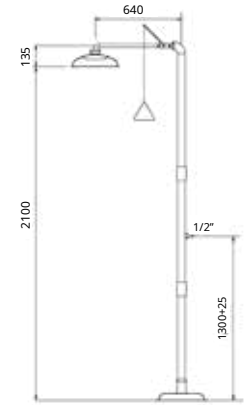

## WALL AND FLOOR MOUNTED SAFETY SHOWERS

▲ DS24

▲ DS23

▲ DS13

▲ DS32

▲ DS33

P/N	Use	Operating	Moun-ting	Shower head	Piping	Supply	Flow (L/mn)		Weight (kg)	EN 15154-1
							Eye-washer	Shower		
DS13	Indoor	Hand	Wall	Green ABS RAL 6029	Galvanized steel + green epoxy paint RAL 6029	F1"	75	5	yes	
DS24	Indoor	Hand	Wall	Green ABS RAL 6032	Galvanized steel + grey epoxy paint RAL 7040	F1"	90	4	yes	
DS23	Indoor	Hand	Wall	Green ABS RAL 6029	Galvanized steel + green epoxy paint RAL 6029	F1"	75	4,4	yes	
DS32	Indoor	Hand	Pedestal	Stainless steel	Stainless steel	F1"	75	15	yes	
DS33	Indoor	Hand	Pedestal	Green ABS RAL 6029	Galvanized steel + green epoxy paint RAL 6029	F1"	75	14	wyes	