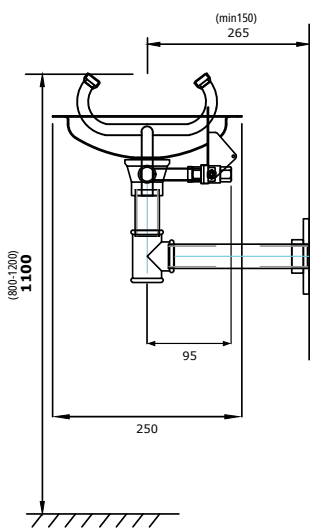

▲ LV14

▲ LV13

▲ LV12

P/N	Use	Operating	Moun-ting	Bowl	Piping	Supply	Draining	Flow (L/mm) eye-washer	Weight (kg)	EN 15154-2
LV14	Indoor	Hand	Wall	Stainless steel bowl + green epoxy RAL 6032	Galvanized steel + grey epoxy paint RAL 7040	M 1/2"	F 1 1/4"	15	3,2	yes
LV13	Indoor	Hand	Wall	Green ABS RAL 6029	Galvanized steel + green epoxy paint RAL 6029	F 1/2"	F 1 1/4"	11,5	5,1	yes
LV12	Indoor	Hand	Wall	Stainless steel	Stainless steel	F 1/2"	F 1 1/4"	11,5	5,8	yes