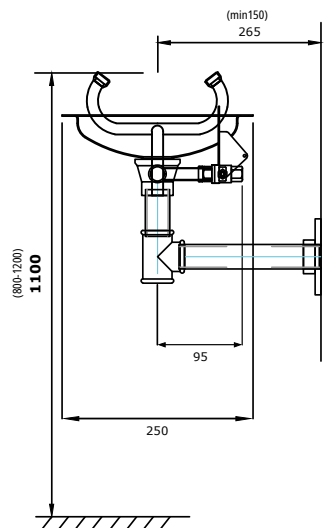

▲ LV14

▲ LV13

▲ LV12

P/N	Use	Operating	Moun-ting	Bowl	Piping	Supply	Draining	Flow (L/mm) eye-washer	Weight (kg)	EN 15154-2
LV14	Indoor	Hand	Wall	Stainless steel bowl + green epoxy RAL 6032	Galvanized steel + grey epoxy paint RAL 7040	M 1/2"	F 1 1/4"	15	3,2	yes
LV13	Indoor	Hand	Wall	Green ABS RAL 6029	Galvanized steel + green epoxy paint RAL 6029	F 1/2"	F 1 1/4"	11,5	5,1	yes
LV12	Indoor	Hand	Wall	Stainless steel	Stainless steel	F 1/2"	F 1 1/4"	11,5	5,8	yes