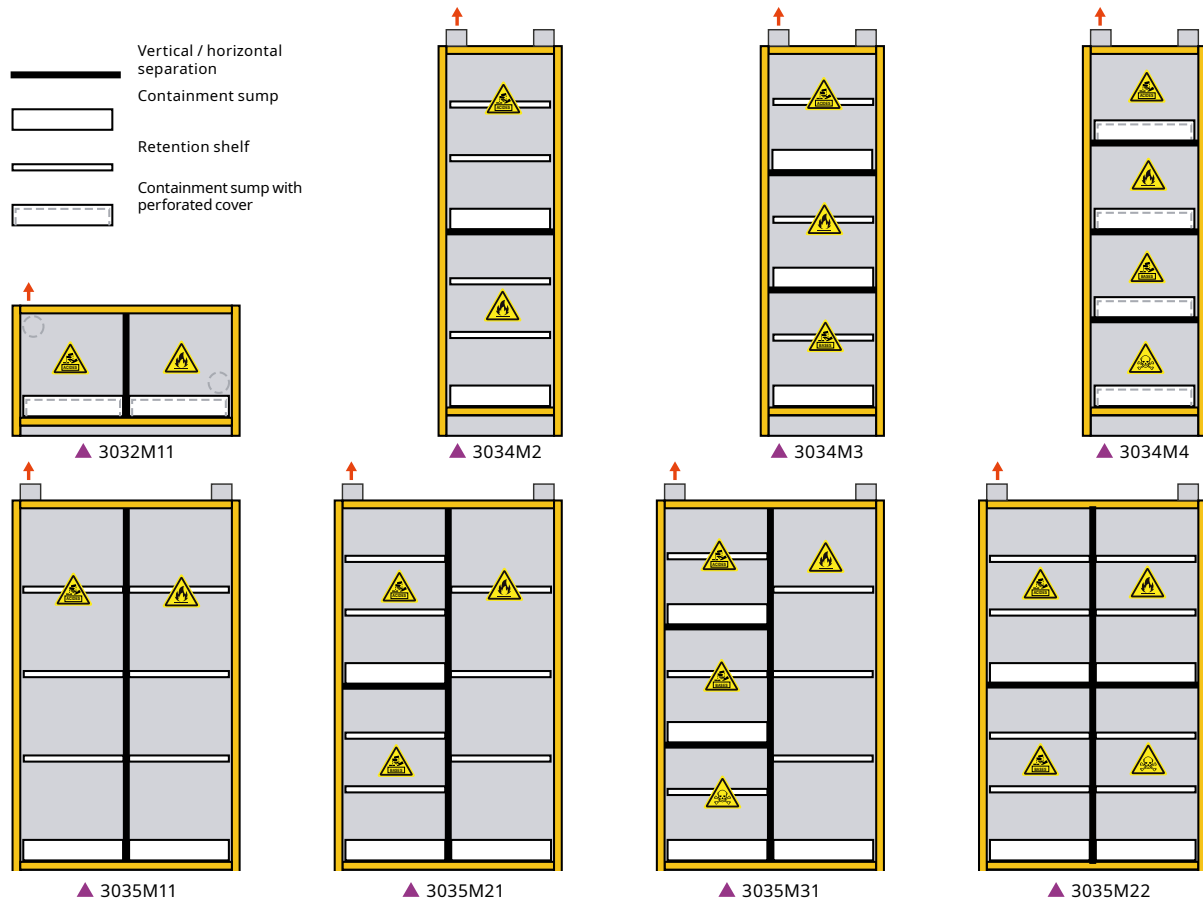

OPTIONS

- Additional shelf.
- Perforated cover plate for containment sump.
- Sliding drawer / Containment sump.
- PVC covers.
- Ventilation or filtration boxes.
- Absorbent mats to be placed at the bottom of the containment sump (packs of 10 sheets reference JF10D).

RANGE 3030M

EN 14470-1

EN 1363-1

EN 16121

FM 6050

30 APPROVED EN14470-1

MADE IN EUROPE

Fume hoods, filtering cabinets - Ventilation